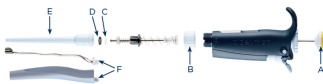

Service Kit Level 2 PIPETMAN L Single Channel Autoclavable, GILSON®

Ref.: GILSON.FA07301 | Categoría: Recambios y accesorios micropipetas

Descripción

The Service Kit level 2 contains replacement components for PIPETMAN® L model (not fully autoclavable). Service Kit includes 1 connecting nut, 1 dual-position adapter, 1 push button, 1 metal ejector, 1 plastic ejector, 1 plastic ejector with tip extension. Each kit contains genuine Gilson spare parts that are guaranteed to deliver value and assure reliability and precision.

[smartslider3 slider="5"]

Especificaciones técnicas

Referencia	Producto	Env
GILFA07301	Service Kit Level 2 para pipeta P2L autoclavable (A+B+F)	1
GILFA07302	Service Kit Level 2 para pipeta P10L autoclavable (A+B+F)	1
GILFA07303	Service Kit Level 2 para pipeta P20L autoclavable (A+B+F)	1
GILFA07304	Service Kit Level 2 para pipeta P100L autoclavable (A+B+F)	1
GILFA07305	Service Kit Level 2 para pipeta P200L autoclavable (A+B+F)	1
GILFA07306	Service Kit Level 2 para pipeta P1000L autoclavable (A+B+F)	1