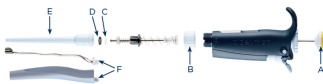

Service Kit Level 2 PIPETMAN L Single Channel Autoclavable, GILSON®

Ref.: GILSON.FA07301 | Categoría: Recambios y accesorios micropipetas

Descripción

The Service Kit level 2 contains replacement components for PIPETMAN® L model (not fully autoclavable). Service Kit includes 1 connecting nut, 1 dual-position adapter, 1 push button, 1 metal ejector, 1 plastic ejector, 1 plastic ejector with tip extension. Each kit contains genuine Gilson spare parts that are guaranteed to deliver value and assure reliability and precision.

[smartslider3 slider="5"]

Especificaciones técnicas

Referencia		Producto	Env
GILFA07301		Service Kit Level 2 para pipeta P2L autoclavable (A+B+F)	1
GILFA07302		Service Kit Level 2 para pipeta P10L autoclavable (A+B+F)	1
GILFA07303		Service Kit Level 2 para pipeta P20L autoclavable (A+B+F)	1
GILFA07304		Service Kit Level 2 para pipeta P100L autoclavable (A+B+F)	1
GILFA07305		Service Kit Level 2 para pipeta P200L autoclavable (A+B+F)	1
GILFA07306		Service Kit Level 2 para pipeta P1000L autoclavable (A+B+F)	1