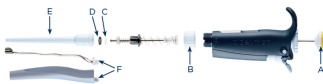

## Service Kit Level 2 PIPETMAN L Single Channel, GILSON®

Ref.: GILSON.FA07006 | Categoría: Recambios y accesorios micropipetas

### Descripción

The Service Kit level 2 contains replacement components for PIPETMAN® L model (not fully autoclavable). Service Kit includes 1 connecting nut, 1 dual-position adapter, 1 push button, 1 metal ejector, 1 plastic ejector, 1 plastic ejector with tip extension. Each kit contains genuine Gilson spare parts that are guaranteed to deliver value and assure reliability and precision.