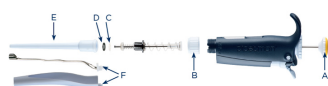

Service Kit Level 2 PIPETMAN L Single Channel, GILSON®

Ref.: GILSON.FA07006 | Categoría: Recambios y accesorios micropipetas

Descripción

The Service Kit level 2 contains replacement components for PIPETMAN® L model (not fully autoclavable). Service Kit includes 1 connecting nut, 1 dual-position adapter, 1 push button, 1 metal ejector, 1 plastic ejector, 1 plastic ejector with tip extension. Each kit contains genuine Gilson spare parts that are guaranteed to deliver value and assure reliability and precision.

[smartslider3 slider="5"]

Especificaciones técnicas

Referencia		Producto	Env
GILFA07006		Service Kit Level 2 para pipeta P2L (A+B+F)	1
GILFA07007		Service Kit Level 2 para pipeta P10L (A+B+F)	1
GILFA07008		Service Kit Level 2 para pipeta P20L (A+B+F)	1
GILFA07009		Service Kit Level 2 para pipeta P100L (A+B+F)	1
GILFA07010		Service Kit Level 2 para pipeta P200L (A+B+F)	1
GILFA07011		Service Kit Level 2 para pipeta P1000L (A+B+F)	1