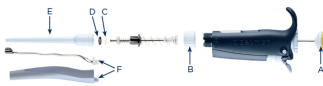

Service Kit Level 2 PIPETMAN L Single Channel, GILSON®

Ref.: GILSON.FA07006 | Categoría: Recambios y accesorios micropipetas

Descripción

The Service Kit level 2 contains replacement components for PIPETMAN® L model (not fully autoclavable). Service Kit includes 1 connecting nut, 1 dual-position adapter, 1 push button, 1 metal ejector, 1 plastic ejector, 1 plastic ejector with tip extension. Each kit contains genuine Gilson spare parts that are guaranteed to deliver value and assure reliability and precision.

[smartslider3 slider="5"]

Especificaciones técnicas

Referencia		Producto	Env
GILFA07006		Service Kit Level 2 para pipeta P2L (A+B+F)	1
GILFA07007		Service Kit Level 2 para pipeta P10L (A+B+F)	1
GILFA07008		Service Kit Level 2 para pipeta P20L (A+B+F)	1
GILFA07009		Service Kit Level 2 para pipeta P100L (A+B+F)	1
GILFA07010		Service Kit Level 2 para pipeta P200L (A+B+F)	1
GILFA07011		Service Kit Level 2 para pipeta P1000L (A+B+F)	1